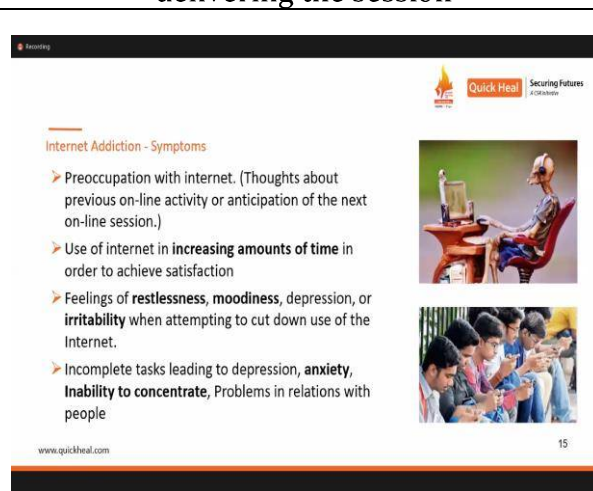

Resource person Sugandha Dani, Senior Executive, Quick Heal Foundation, Pune delivering the session by sharing the PPT