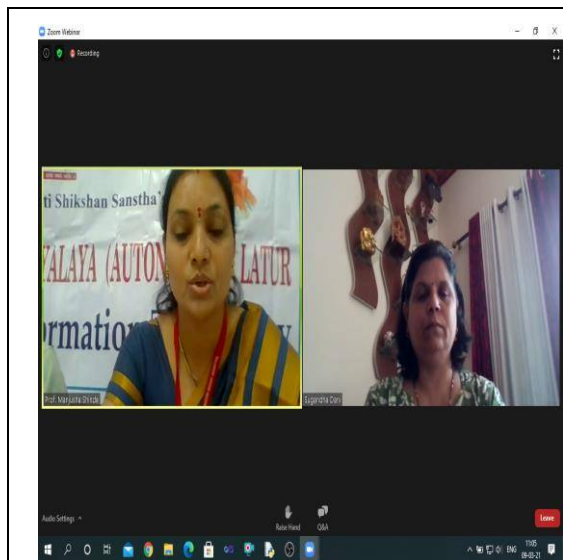

### ii. Introduction

It is the need of the time to make aware the students about the cyber space and information security. This webinar was organized on the occasion of International Women's Day 2021 by Department of Information Technology, Rajarshi Shahu Mahavidyalaya (Autonomous), Latur in collaboration with Quick Heal Foundation, Pune on 9.3.2021.

During session resource person Sugandha Dani has covered why cyber security awareness is needed in this current era, different types of online threats, IT Act etc. In addition to this, she also guided the students about how to remain away from internet addiction. The resource person also gave tips how to stay safe in online. Programme coordinator Mr. Prashant Joshi expressed vote of thanks.

### vii. Any Appendix If Necessary

List of Participants attached

Date: 09.03.2021

  
Coordinator  
Information Technology  
R.S.M. (Autonomous), Latur

  
Principal  
PRINCIPAL  
Rajarshi Shahu Mahavidyalaya  
(Autonomous), Latur

### C) Geotagged Photographs/ Screenshots

Prof. Manjusha Shinde delivering welcome speech

Resource person Sugandha Dani, Senior Executive, Quick Heal Foundation, Pune delivering the session

Resource person Sugandha Dani, Senior Executive, Quick Heal Foundation, Pune delivering the session by sharing the PPT